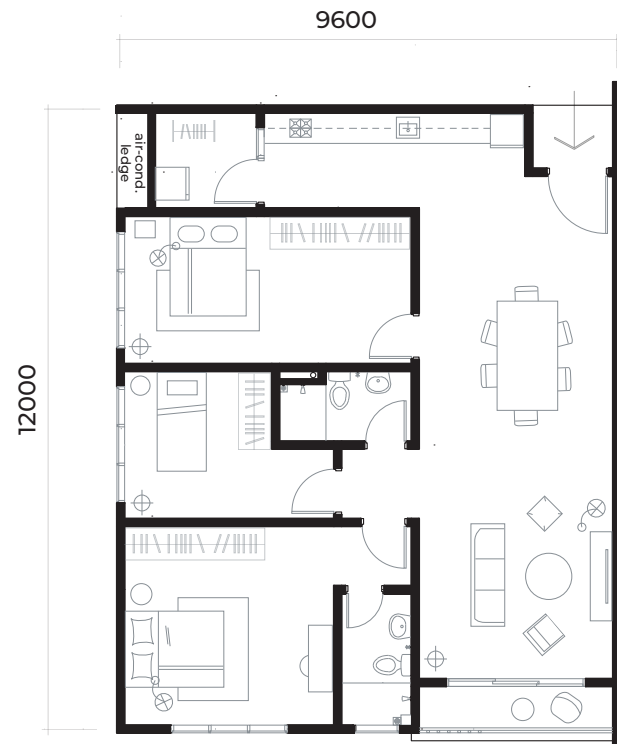

## Tower 1

Type B1 / B2 / B3  
Level 4 - 32

2 Bedroom  
2 Baths

Approx. floor area : 1,250 sq.ft

## Tower 1

Type A1  
Level 4 - 32

2 Bedroom  
2 Baths

Approx. floor area : 1,350 sq.ft