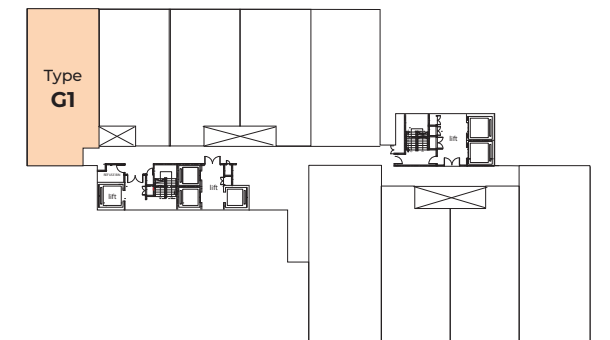

## Tower 1

Type G1  
Level 4 - 5

3 Bedroom  
3 Baths

Approx. floor area : 1,677 sq.ft