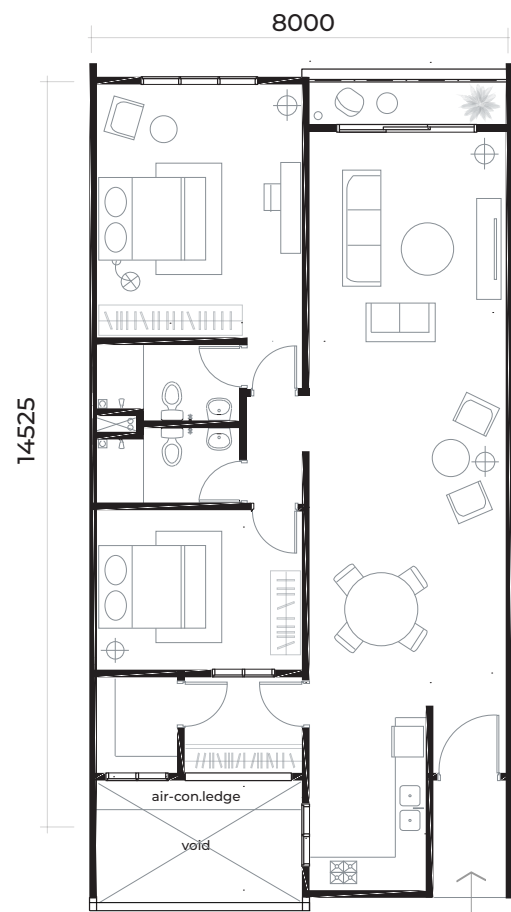

## Tower 1

Type G1  
Level 4 - 5

3 Bedroom  
3 Baths

Approx. floor area : 1,677 sq.ft