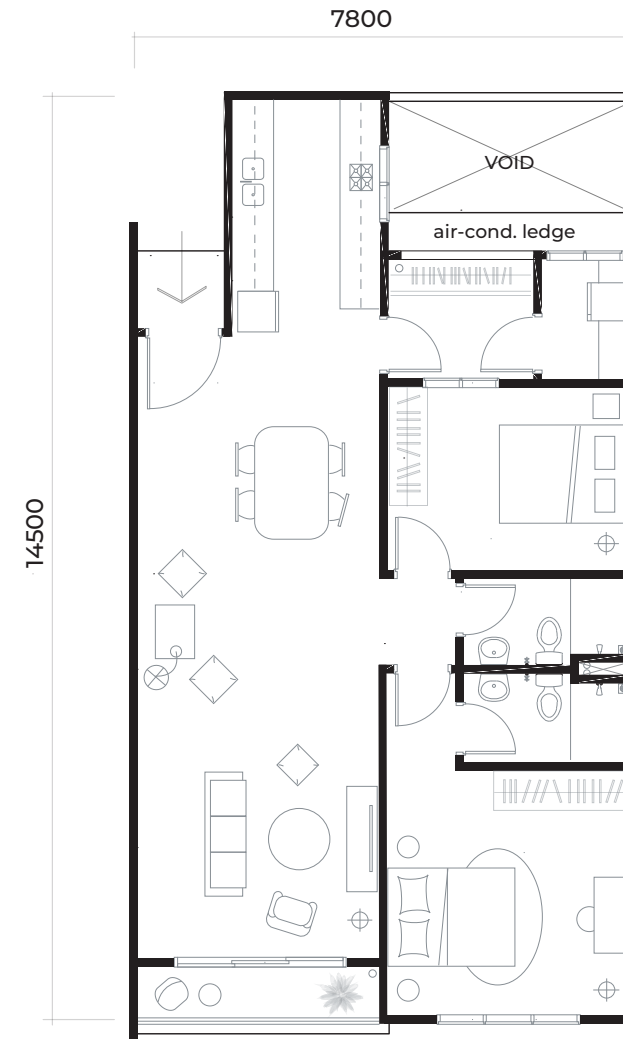

## Tower 1

Type B1 / B2 / B3  
Level 4 - 32

2 Bedroom  
2 Baths

Approx. floor area : 1,250 sq.ft

## Tower 1

Type A1  
Level 4 - 32

2 Bedroom  
2 Baths

Approx. floor area : 1,350 sq.ft