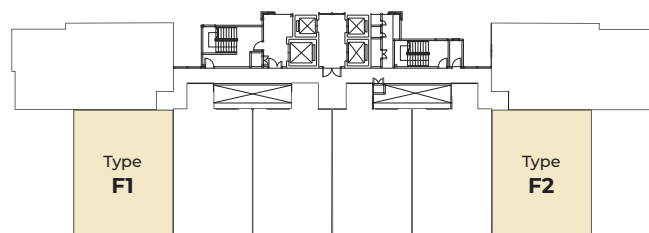

Tower 2 & 3

Type E1 / E2 / E3 / E4
Level 2 - 22

2 Bedroom
2 Baths

Approx. floor area : 1,072 sq.ft