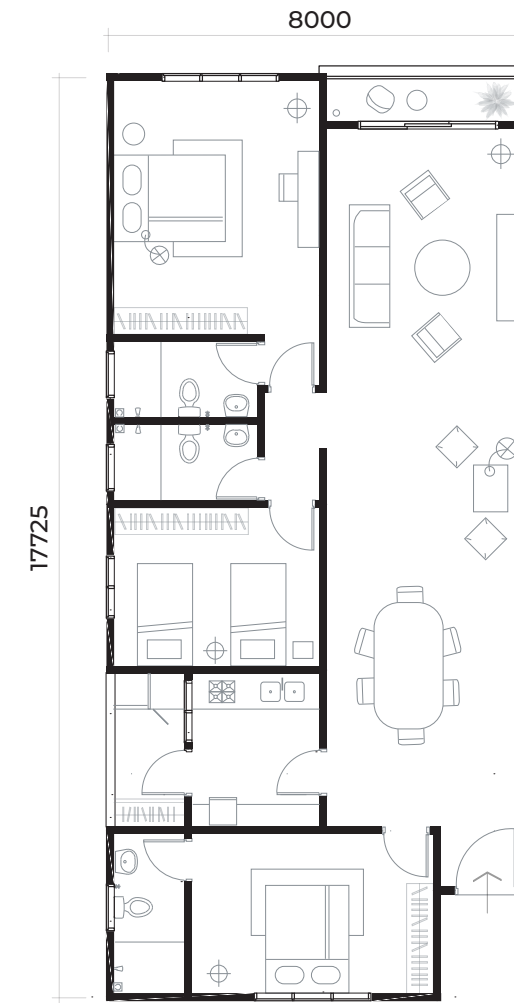

## Tower 1

Type G1  
Level 4 - 5

3 Bedroom  
3 Baths

Approx. floor area : 1,677 sq.ft