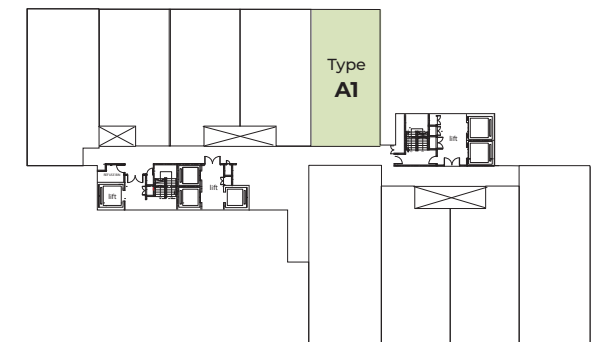

Tower 1

Type A1
Level 4 - 32

2 Bedroom
2 Baths

Approx. floor area : 1,350 sq.ft