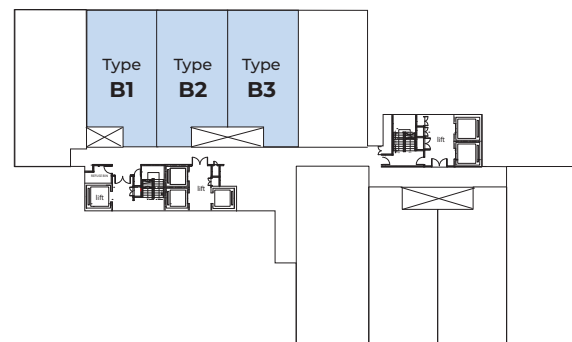

Tower 1

Type B1 / B2 / B3
Level 4 - 32

2 Bedroom
2 Baths

Approx. floor area : 1,250 sq.ft