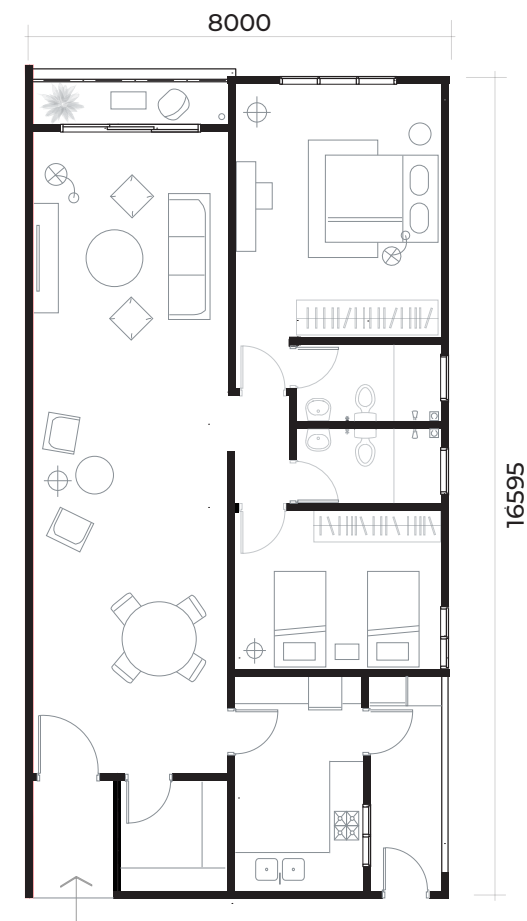

## Tower 1

Type G1  
Level 4 - 5

3 Bedroom  
3 Baths

Approx. floor area : 1,677 sq.ft