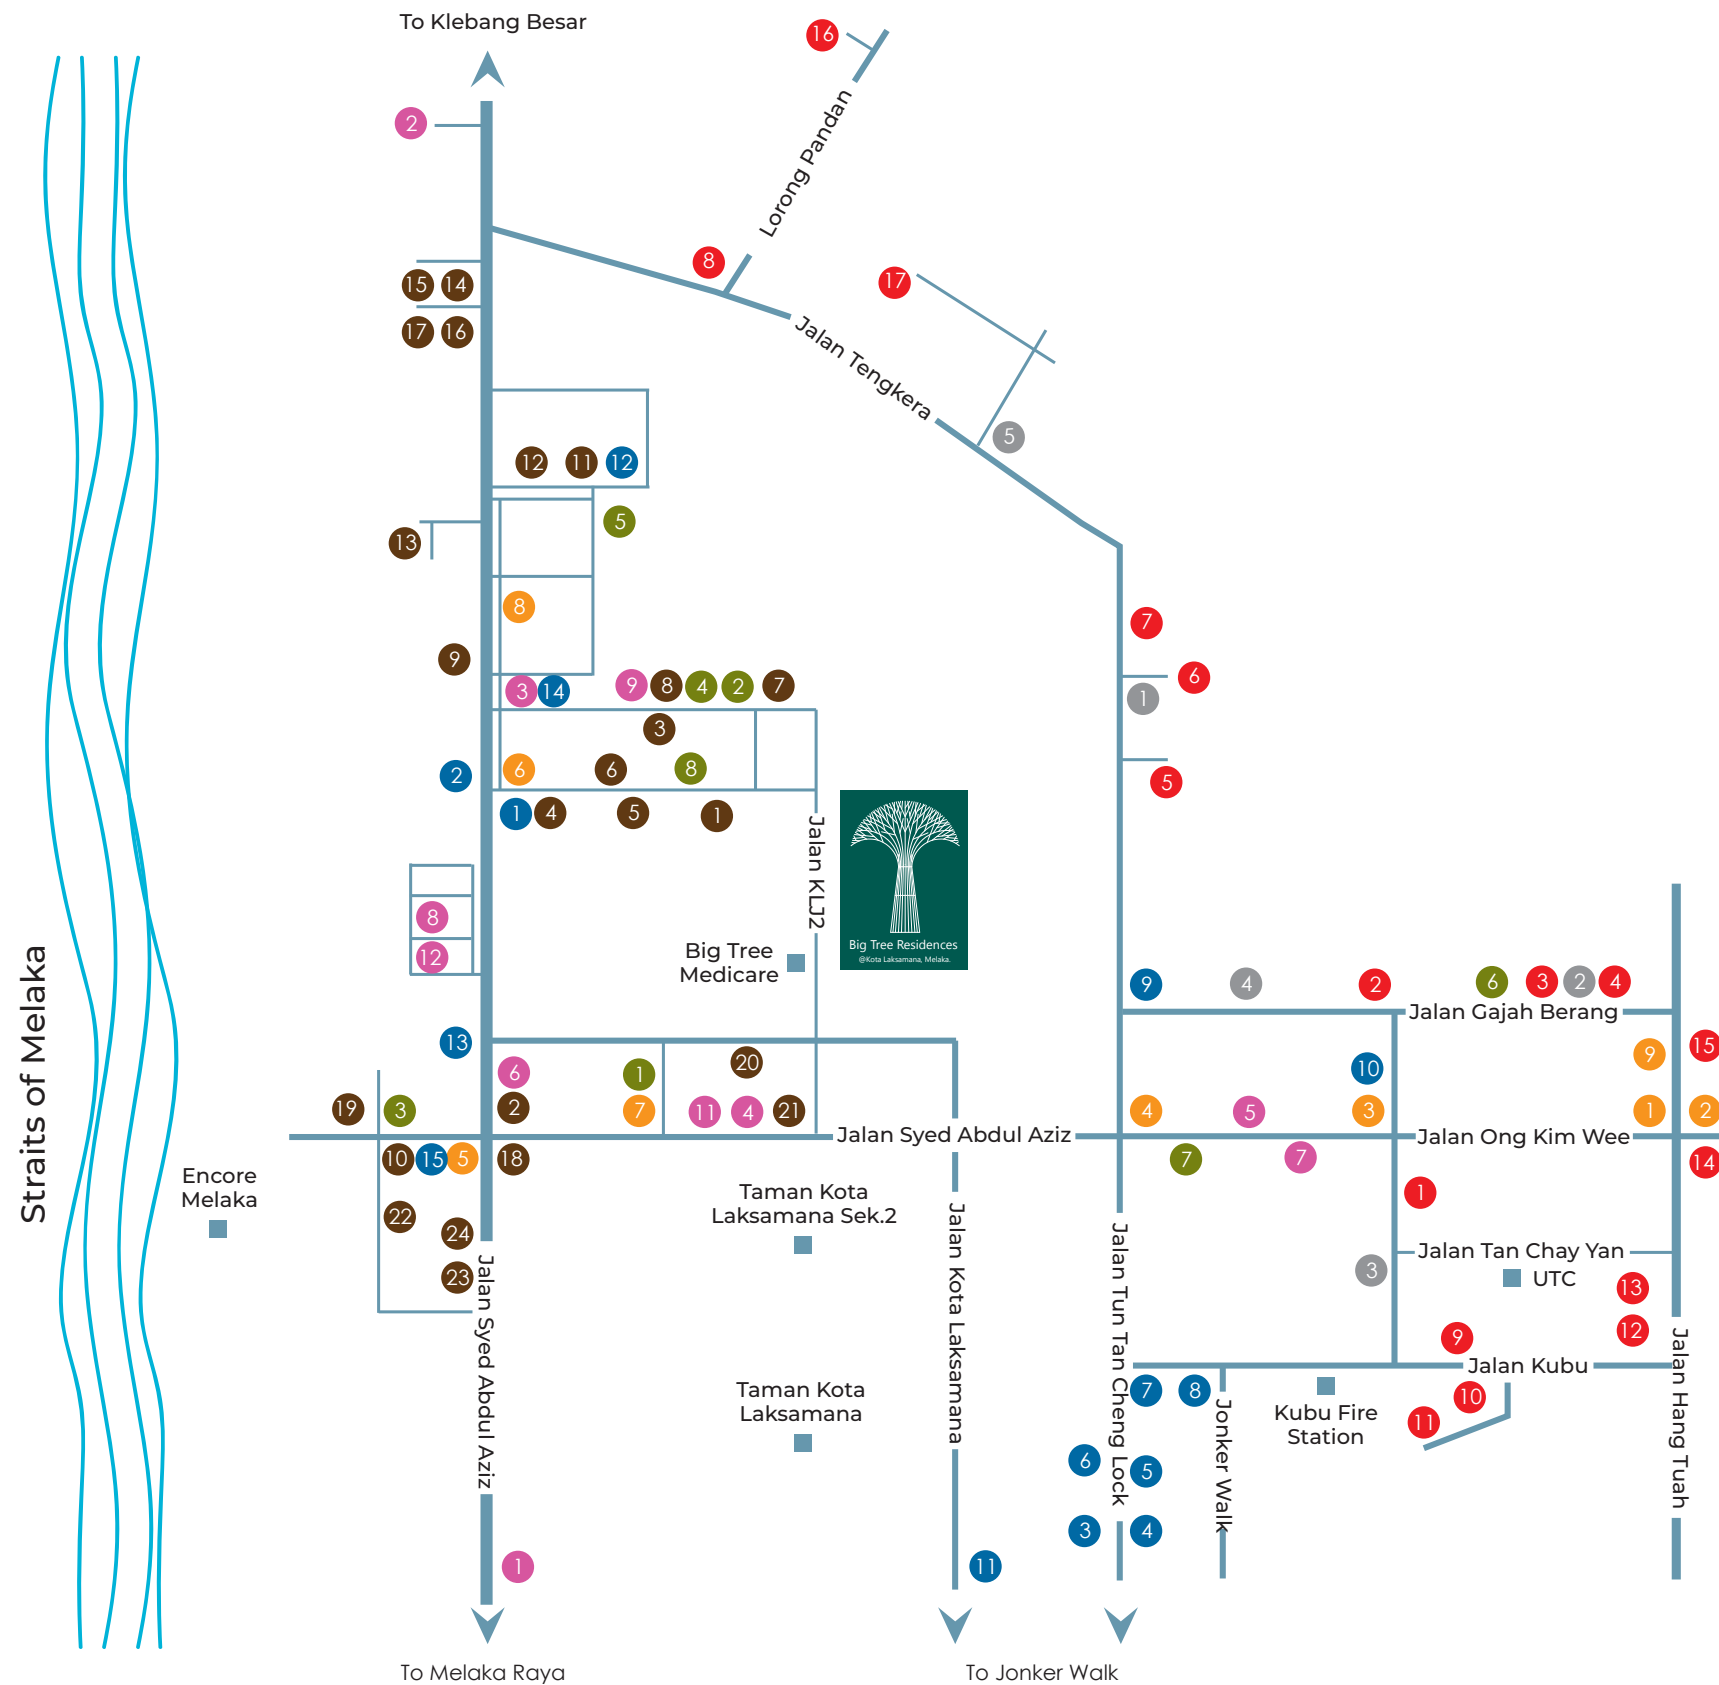

# LOCATION MAP

## PLACE TO STAY

- 1 Marvelux Hotel
- 2 Grand Flora Hotel
- 3 Baba House
- 4 Puri Hotel
- 5 Heeren Straits
- 6 Heeren Palms Suites
- 7 Swiss Hotel Heritage
- 8 The Blanc Boutique
- 9 The Nines Hotel
- 10 Hotel Arissa
- 12 Casa Del Rio
- 13 Kapitan Kongsi Hotel
- 14 Terra Nova Hotel
- 15 Hotel 707
- 16 Swan Garden Hotel